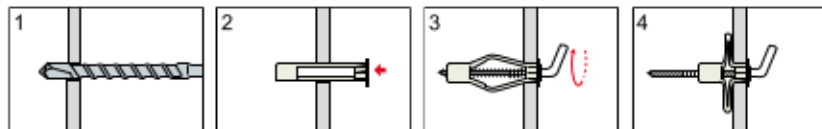

## Nylon plug for cavity fixings with accessories

Cheville en nylon pour corps creux et accessoires

## White zinc plated accessories

Accessoires zingué blanc

Code	Plug Cheville Ø x L	Accessory Accessoire	Pkg.	Outerbox Cond.
62400b08040	8x40	A	100	1000
62401b08040	8x40	B	100	1000
62402b08040	8x40	C	100	1000
62403b08040	8x40	D	100	1000
62404b08040	8x40	E	100	1000