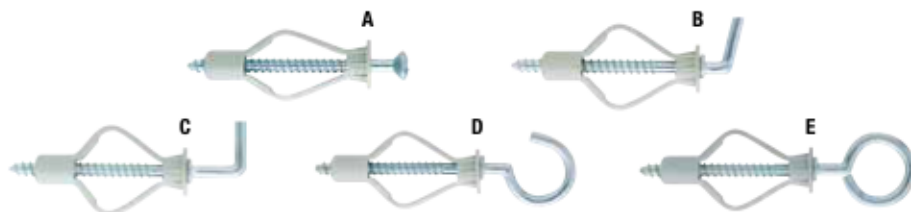

## Nylon plug for cavity fixings with accessories

Cheville en nylon pour corps creux et accessoires

## White zinc plated accessories

Accessoires zingué blanc

Code	Plug Cheville Ø x L	Accessory Accessoire	Pkg.	Outerbox Cond.
62400b08040	8x40	A	100	1000
62401b08040	8x40	B	100	1000
62402b08040	8x40	C	100	1000
62403b08040	8x40	D	100	1000
62404b08040	8x40	E	100	1000